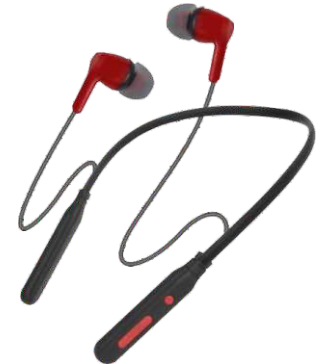

100 PCS = 1 CTN

OSB-116 (PLUTO)

35 HRS
MUSIC TIME

580 HRS
STANDBY TIME

200 PCS = 1 CTN

OSB-104

40 HRS
MUSIC TIME

500 HRS
STANDBY TIME