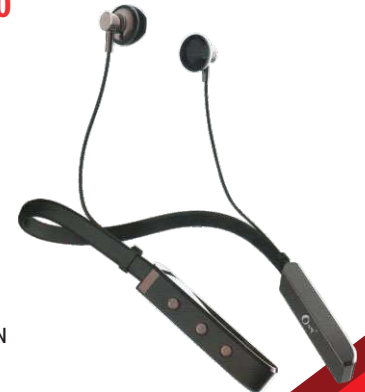

100 PCS = 1 CTN

OSB-E110

50 HRS
MUSIC TIME

530 HRS
STANDBY TIME

100 PCS = 1 CTN

#1 TRUSTED BRAND

WIRELESS NECKBAND

WE GIVE YOU THE BEST